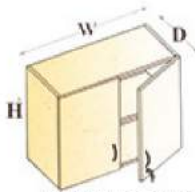

OVER HEAD STORAGE
W=600,750,900,1050,1200
D=300,350,380,400,450
H=450,600,750,800,900