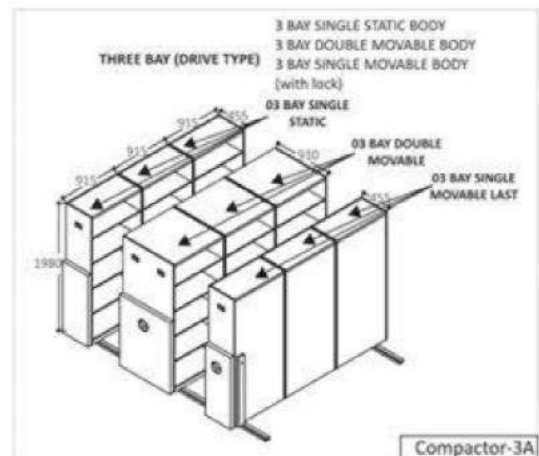

METAL PERSONAL LOCKER-2
W 380 X D 450 X H 1800 mm

Compactor Series

Compactor-1

KANTOR FURNITURE

Push Pull Type Compactor
Compactor-2

Drive Type Compactor
Compactor-3

Laminates Options

10002 Mangfall Beech 10175 Asian Mapple 11005 Neo Highland Pine 10091 Nova Teak 22091 Arctic White 21059 Platinum