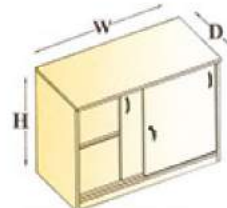

LOW SLIDING DOOR
W=600,750,900,1050,1200
D=400,450,500,550,600
H=750,900,1200