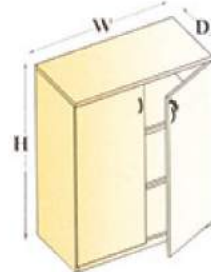

Storage Configuration

KANTOR FURNITURE

HIGH SWING DOOR
W=600,750,900
D=400,450,500,550,600
H=1650,1800,2100

HIGH SWING DOOR WITH GLASS & WOODEN SHUTTERS
W=600,750,900
D=400,450,500,550,600
H=1650,1800,2100