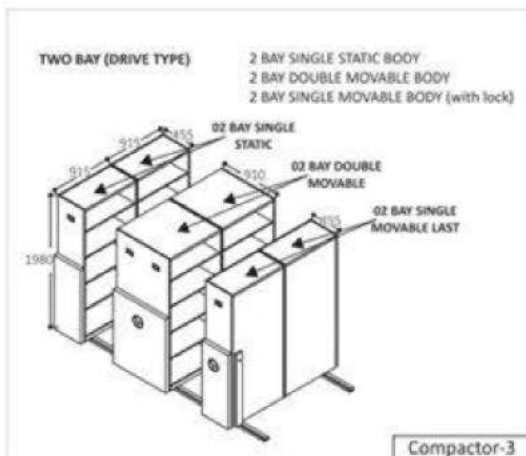

METAL PERSONAL LOCKER-2
W 380 X D 450 X H 1800 mm

Compactor Series

Compactor-1

KANTOR FURNITURE

Push Pull Type Compactor
Compactor-2

Drive Type Compactor
Compactor-3

Laminates Options

10002 Mangfall Beech 10175 Asian Mapple 11005 Neo Highland Pine 10091 Nova Teak 22091 Arctic White 21059 Platinum