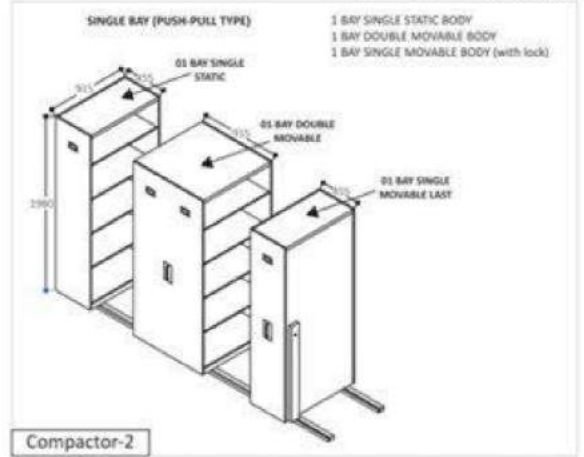

METAL PERSONAL LOCKER-2
W 380 X D 450 X H 1800 mm

Compactor Series

Compactor-1

KANTOR FURNITURE

Push Pull Type Compactor
Compactor-2

Drive Type Compactor
Compactor-3

Laminates Options

10002 Mangfall Beech 10175 Asian Mapple 11005 Neo Highland Pine 10091 Nova Teak 22091 Arctic White 21059 Platinum