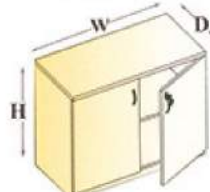

LOW SWING DOOR
W=600,750,900,1050,1200
D=400,450,500,550,600
H=750,800,900