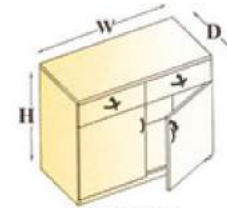

SIDE CABINET
W=600,750,900
D=400,450
H=750,900

Pedestal Configuration