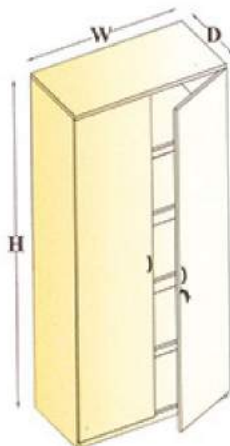

Storage Configuration

KANTOR FURNITURE

HIGH SWING DOOR
W=600,750,900
D=400,450,500,550,600
H=1650,1800,2100

HIGH SWING DOOR WITH GLASS & WOODEN SHUTTERS
W=600,750,900
D=400,450,500,550,600
H=1650,1800,2100