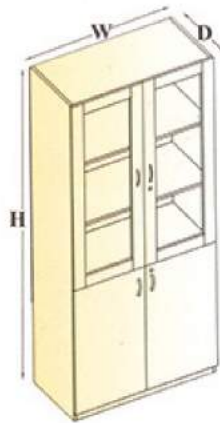

Storage Configuration

KANTOR FURNITURE

HIGH SWING DOOR
W=600,750,900
D=400,450,500,550,600
H=1650,1800,2100

HIGH SWING DOOR WITH GLASS & WOODEN SHUTTERS
W=600,750,900
D=400,450,500,550,600
H=1650,1800,2100